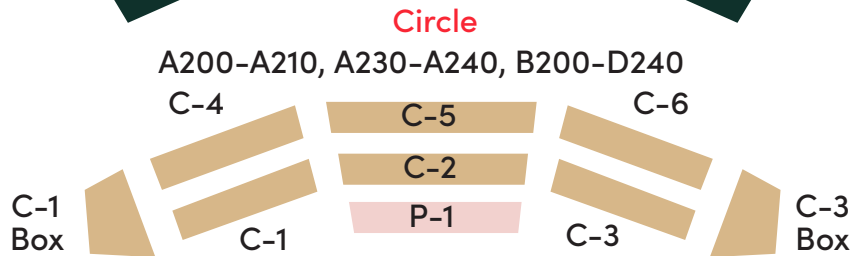

MADISON - Capitol Theater

Upper Level

KEY