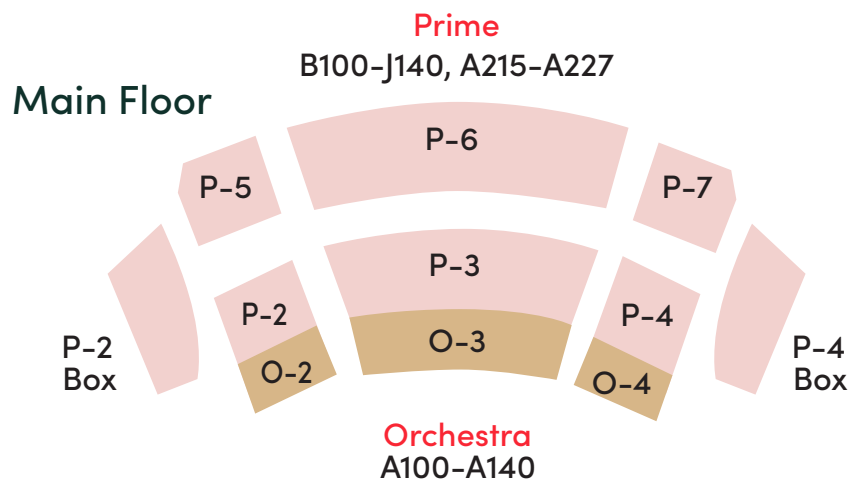

MADISON - Capitol Theater

Upper Level

KEY